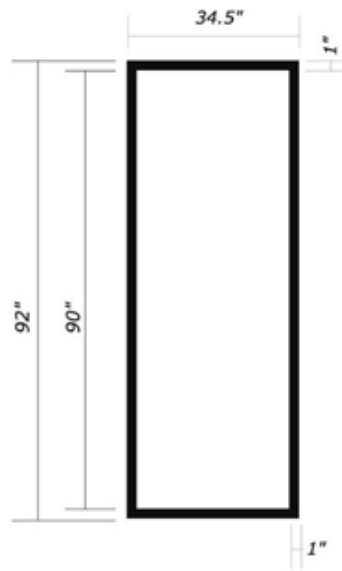

ExpoLight™

Full Height Panel Sizes

GRA-EL45F 45" W FH backlit graphic

GRA-EL34F 34 1/2" W FH backlit graphic

GRA-EL22F 22 1/2" W FH backlit graphic