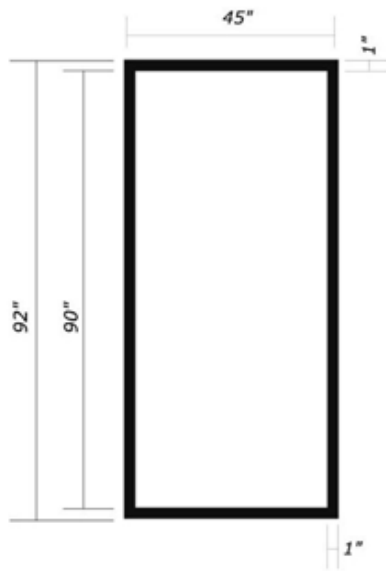

ExpoLight™

Full Height Panel Sizes

GRA-EL45F 45" W FH backlit graphic

GRA-EL34F 34 1/2" W FH backlit graphic

GRA-EL22F 22 1/2" W FH backlit graphic